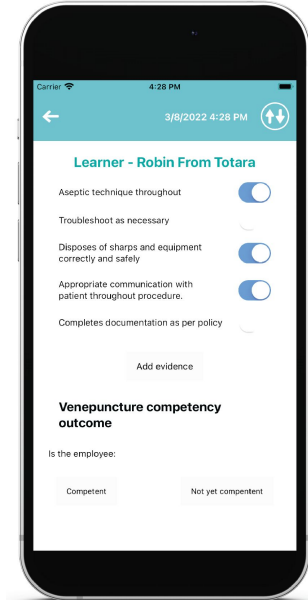

Glasshouse

Detailed reporting on the checklist is in Glasshouse as PDFs

How the data flows

Your LMS

LTI
External tool in
Totara/Moodle
Canvas also use LTI

Application programming
interfaces

Glasshouse

Authoring
Detailed
reporting