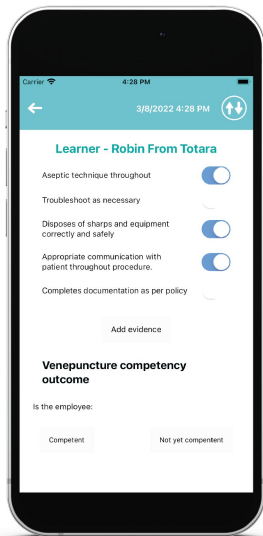

Accuracy and
reliability -
version control

Not integrated

Digital checklists can
solve these
challenges

What is Glasshouse: It's a Learning Experience Platform

HTML based
cloud
authoring

Data rich

Learning
campaigns &
email
automations

Content
curation

Form builder

This is how you can
make checklists

How the user experience works

Your LMS

Learner can view the checklist in your LMS

Assessor can see the completion in your LMS

Assessor completes the assessment on mobile device